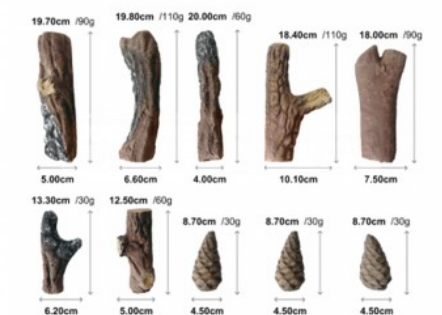

# XYX-098-2

**Product Code:** 00000000006

**Weight:** 0.00kg

**Dimensions:** 0.00cm x 0.00cm x 0.00cm

## Description

Color is dark brown, different sizes, material for simulation resin, realistic shape, grain process, light, visual effect is very good!