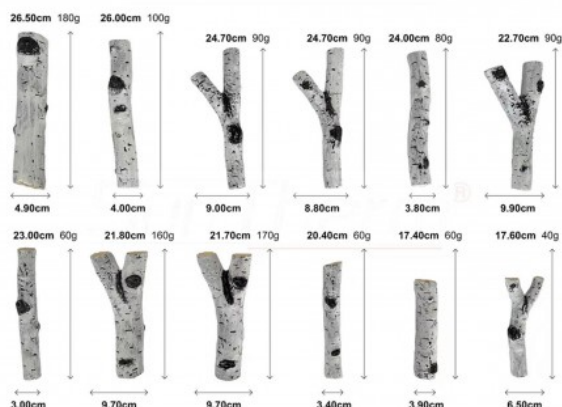

# XYX-079

**Product Code:** 000000007

**Weight:** 0.00kg

**Dimensions:** 0.00cm x 0.00cm x 0.00cm

## Description

The color is white, the outer layer is coated with a layer of white powder, the size is different, the material is simulated resin, the shape is realistic, there is grain process, light, the visual effect is very good!